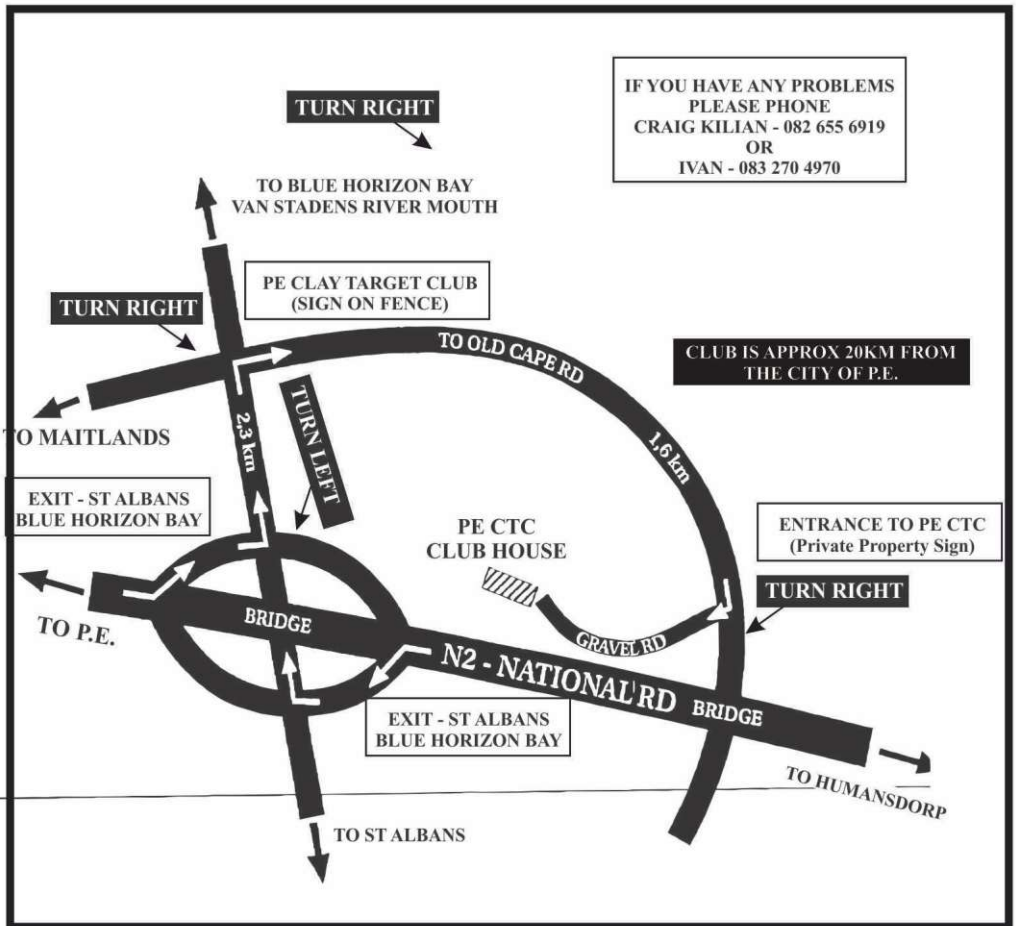

LOCATION MAP

Port Elizabeth Clay Target Club

WHOLESUME GOODNESS

GPS Co-ordinates

S 33° 55' 33.479" E 25° 18' 45.669"

EASTERN CAPE
CLAY TARGET SHOOTING ASSOCIATION